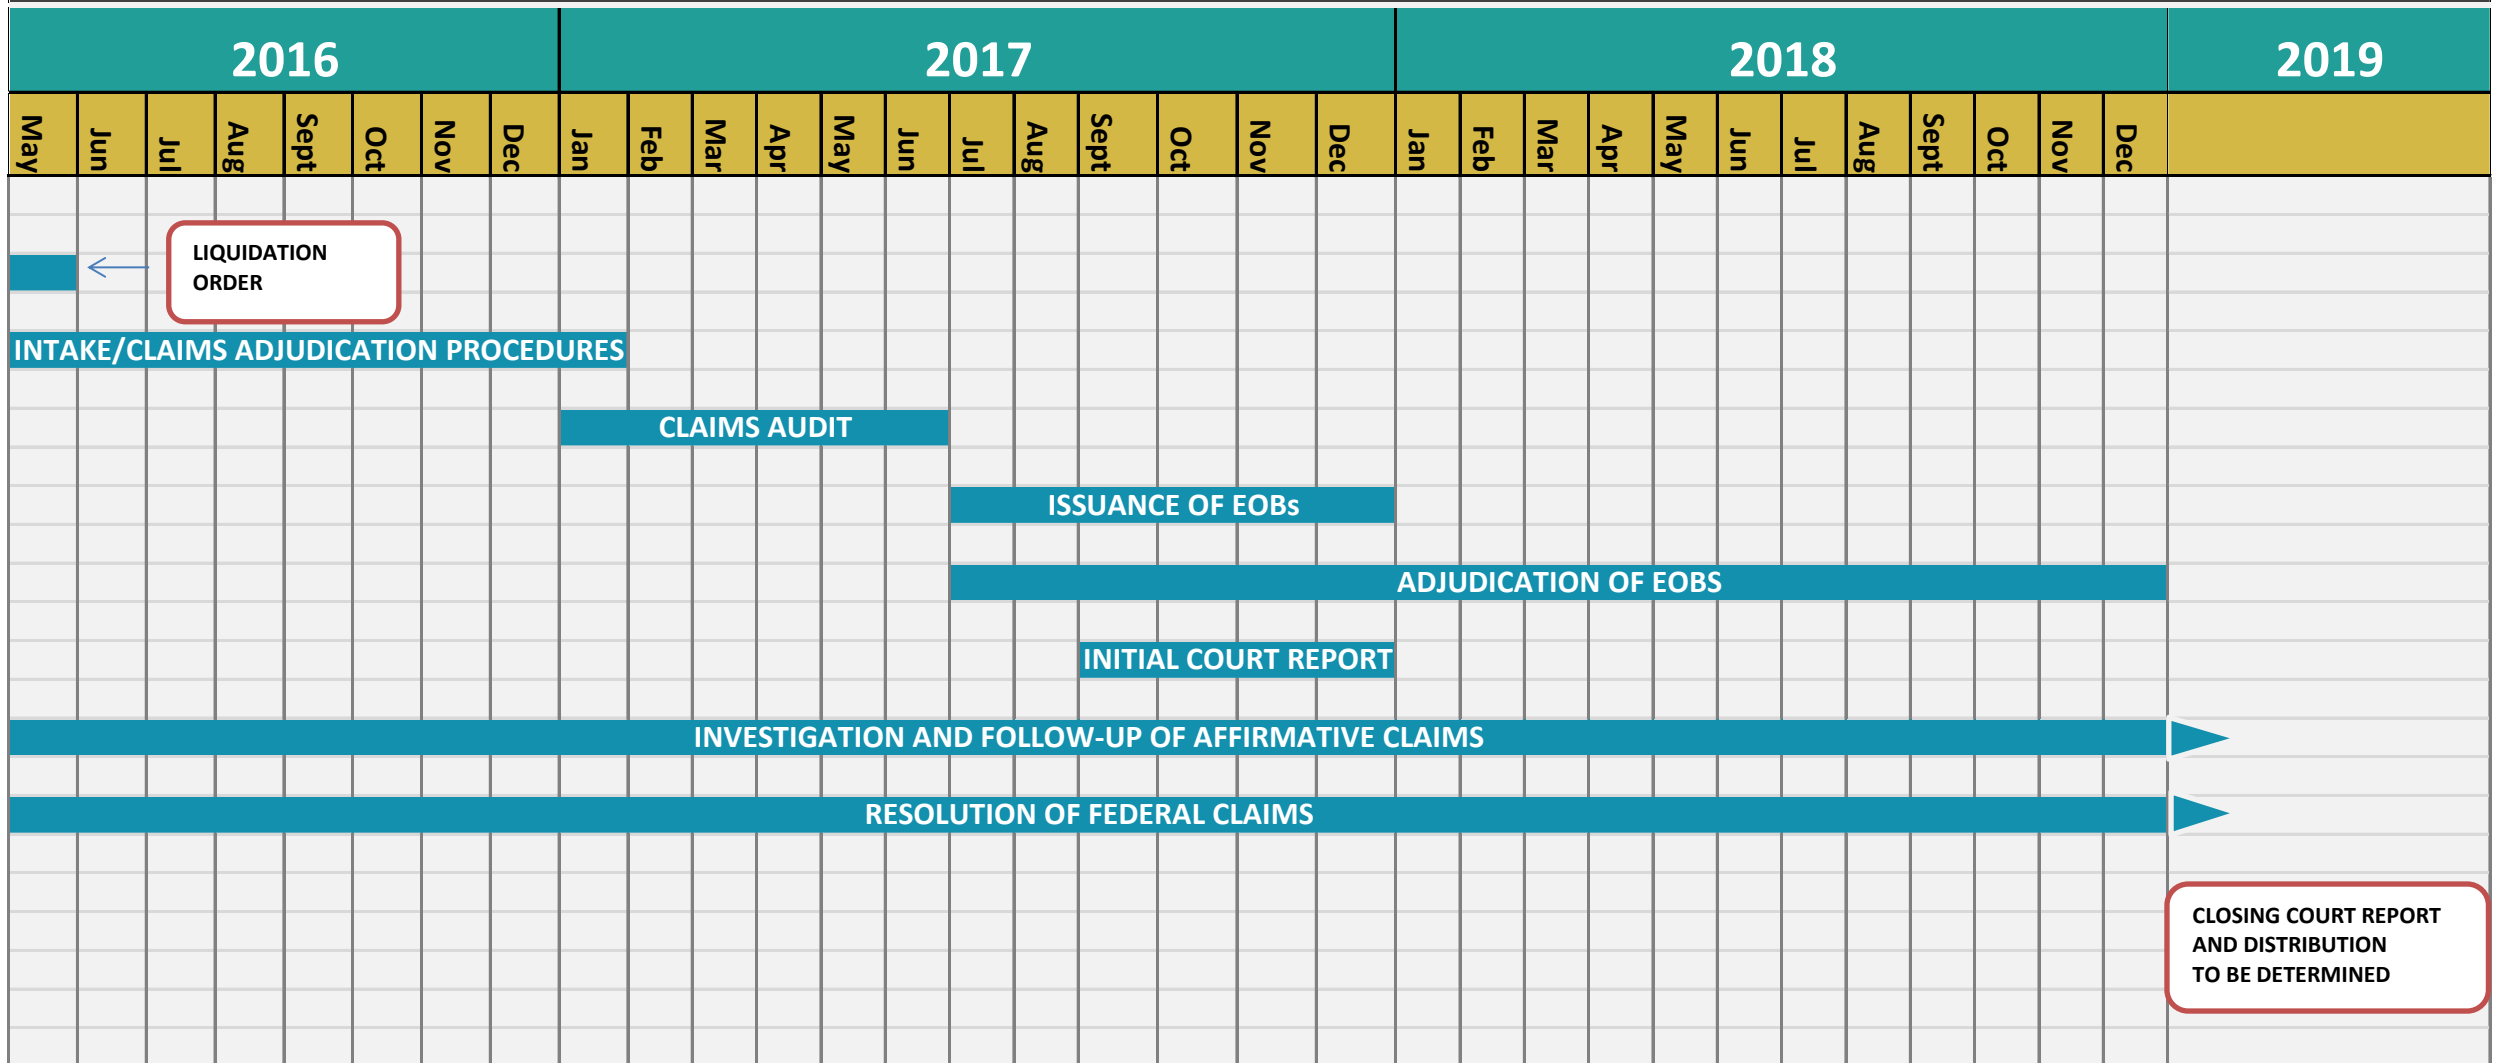

# HEALTH REPUBLIC PROJECTED TIMELINE\*

\*All time projections are estimates and may be modified based on additional information, analysis or developments.